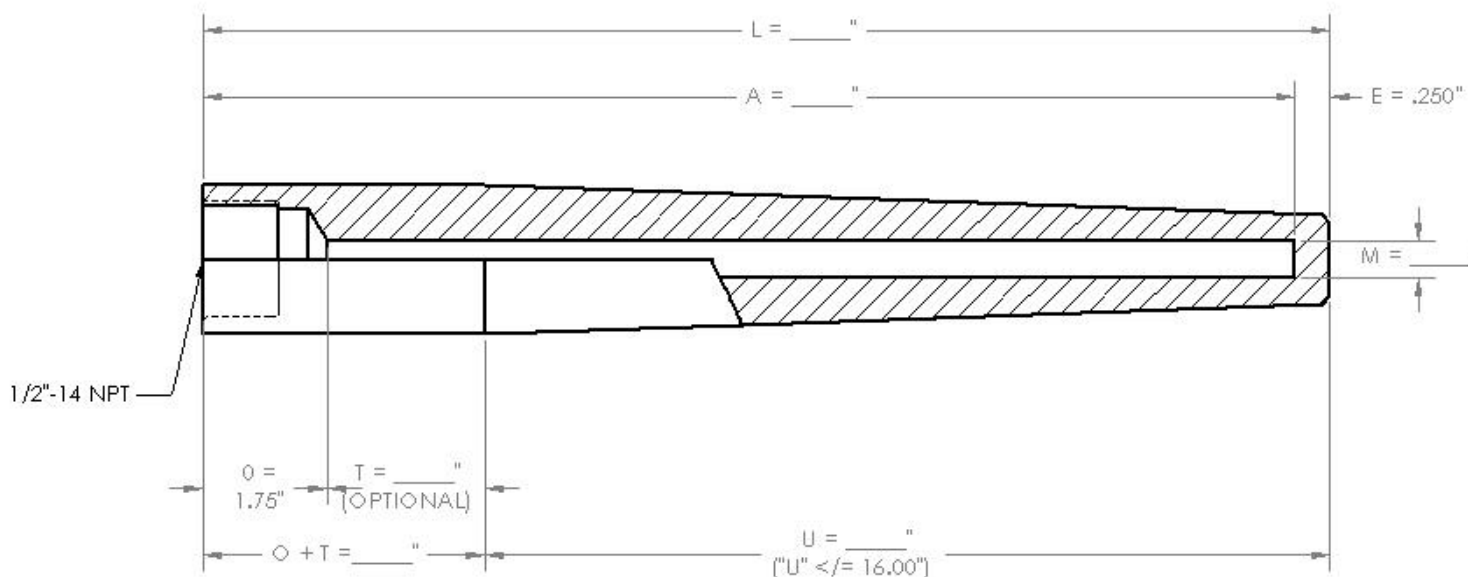

Please fill in the accurate dimensions and fax to Furnace Parts at: (888) 690-6159

Name: _____

Company: _____

Phone: _____

Email: _____

4755 West 150th Street, Unit C • Cleveland, Ohio 44135 Phone: (800) 321-0796 • Fax: (888) 690-6159 • furnacepartslc.com