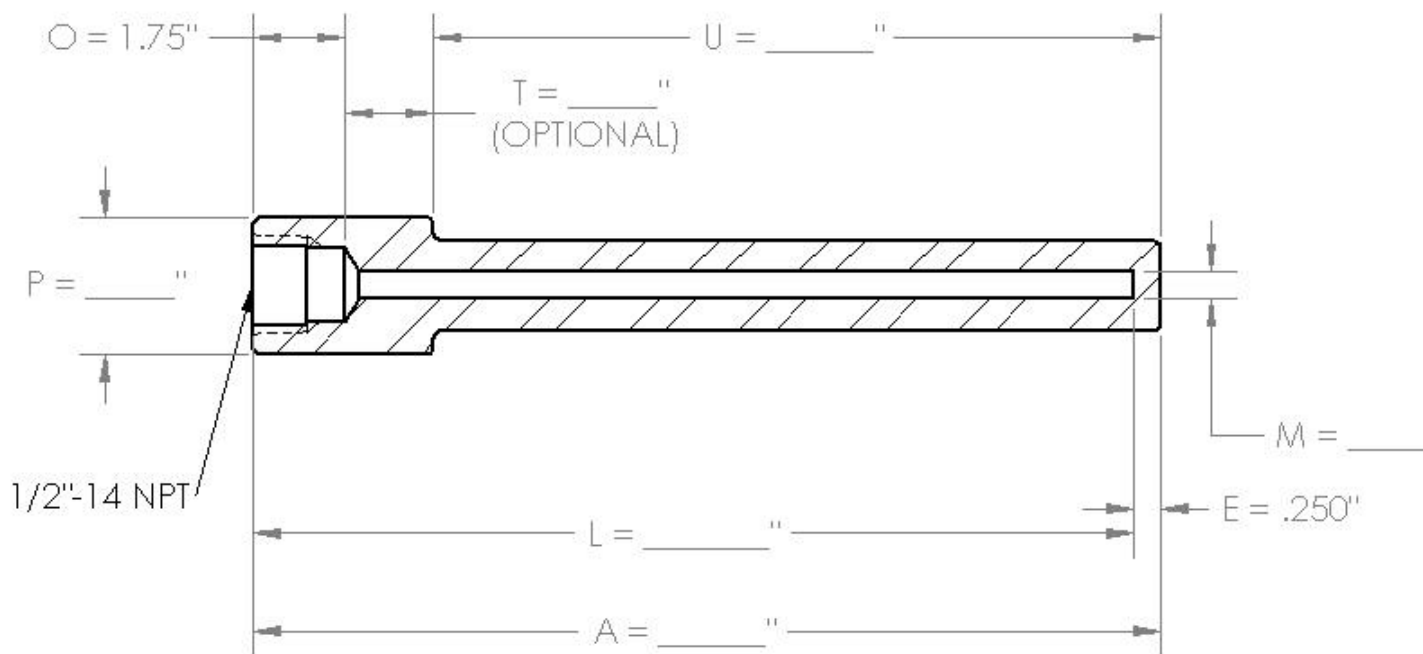

Please fill in the accurate dimensions and fax to Furnace Parts at: (888) 690-6159

Name: _____

Company: _____

Phone: _____

Email: _____

4755 West 150th Street, Unit C • Cleveland, Ohio 44135 Phone: (800) 321-0796 • Fax: (888) 690-6159 • furnacepartslc.com